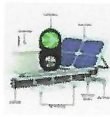

SKU: CCRS004-RFB-P

Solar Horizontal Rapid Flashing Beacon System with Push Button Activation

$2,499.99

Shipping Weight: 25.00 pounds

Quantity in Basket: None

OPERATION:

☐ Push Button Activation

BUTTON COATING - PER 2 BUTTONS:

- ☐ Silver Buttons
- ☐ Powder Coated Black Buttons + $40.00
- ☐ Not Applicable

ADD SIGNS - QTY (2):

- ☐ No Signs
- ☐ 24" MUTCD Crosswalk Sign (EGR) + $113.98
- ☐ 24" MUTCD Crosswalk Sign (FYG) + $145.98
- ☐ 30" MUTCD Crosswalk Sign (EGR) + $171.98
- ☐ 30" MUTCD Crosswalk Sign (FYG) + $221.98
- ☐ 36" MUTCD Crosswalk Sign (EGR) + $249.98
- ☐ 36" MUTCD Crosswalk Sign (FYG) + $319.98

ADD ARROWS - QTY (2):

- ☐ No Arrows
- ☐ 12"x24" Diagonal Arrow (EGR) + $63.98
- ☐ 12"x24" Diagonal Arrow (FYG) + $79.98
- ☐ 18"x30" Diagonal Arrow (EGR) + $87.98
- ☐ 18"x30" Diagonal Arrow (FYG) + $129.98

Qty

-	1	+

ADD TO CART

ADD TO WISH LIST

DESCRIPTION

+

This product is for two sides of the street facing only one way.